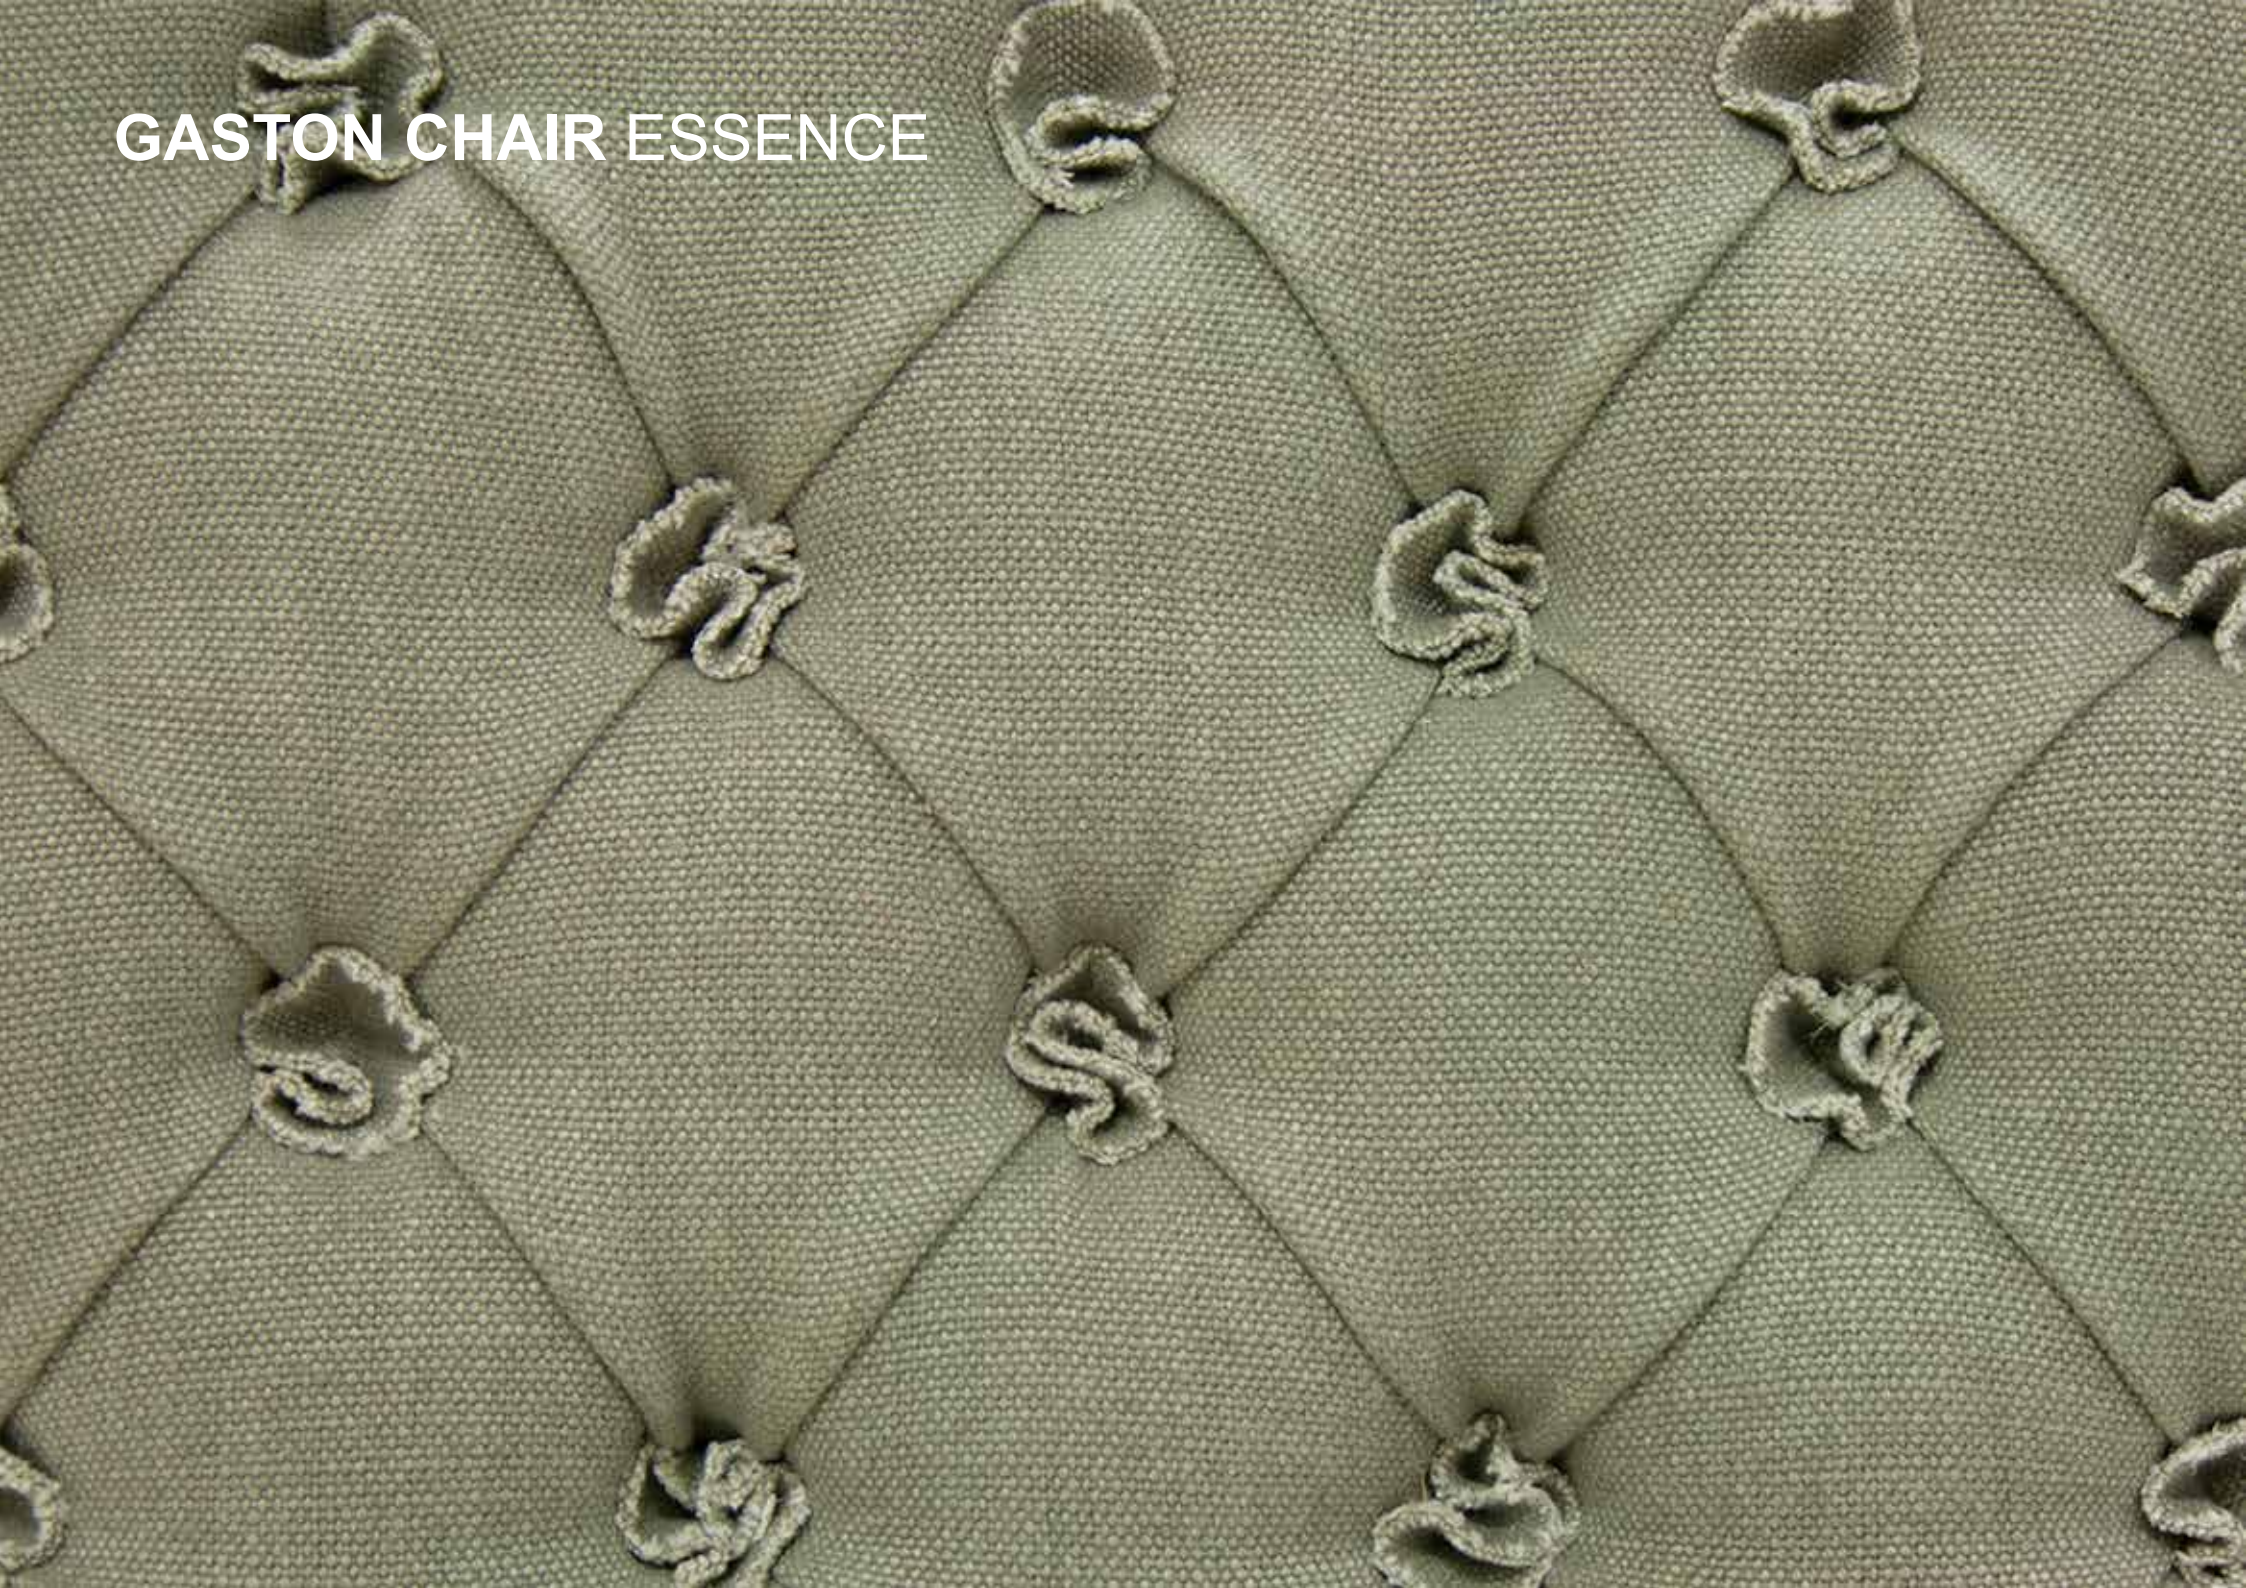

 Mattress fabric option

 Wood finishes

 Jute ribbon

 Double piping

GASTON CHAIR ESSENCE

 82 cm.

 90 cm.

 95 cm.