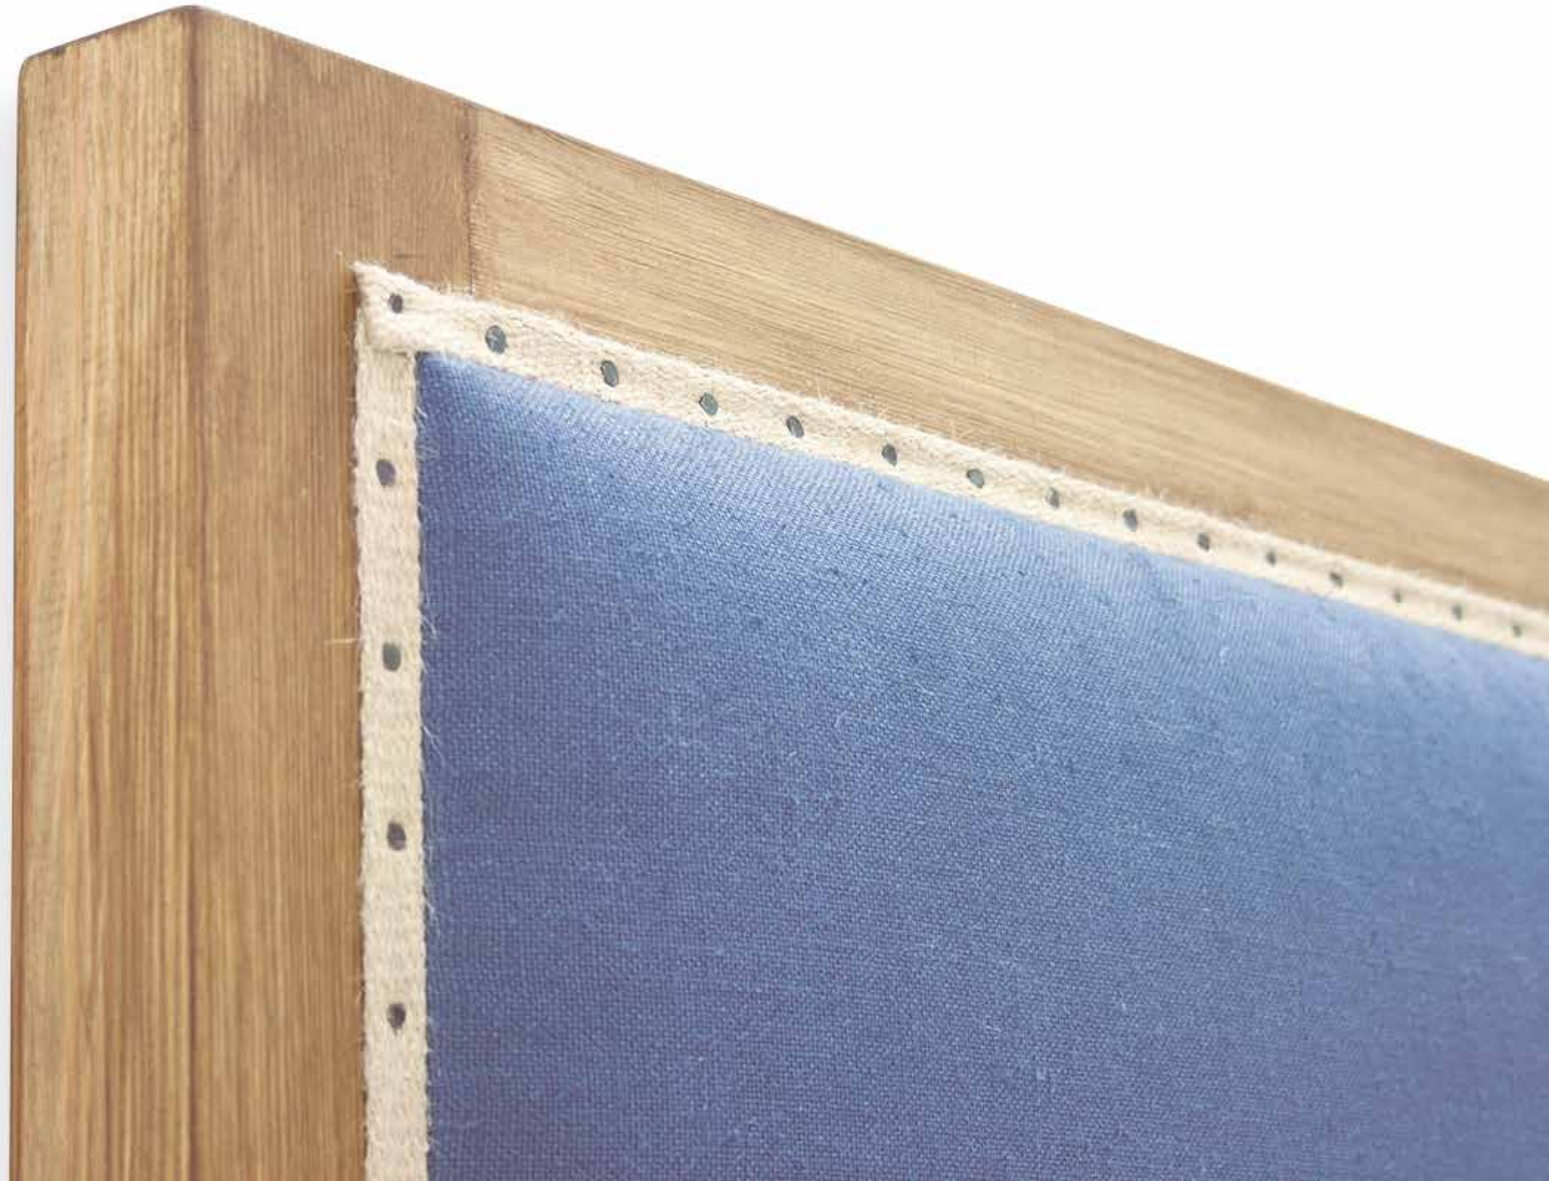

 Swivel

LIENZO HEADBOARD ESSENCE

220 cm.

10 cm.

140 / 187 cm.

Fabrics

Leathers

Customer's own material