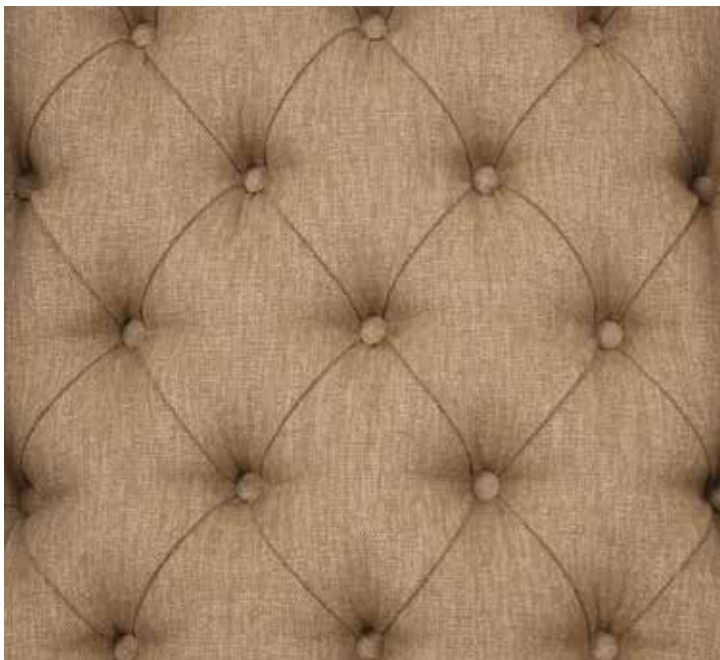

 Basic back

 Capitoné back

 Classic button

 Flower button

DOVER HIGH ESSENCE

82 160 238 cm.

90 cm.

130 cm.